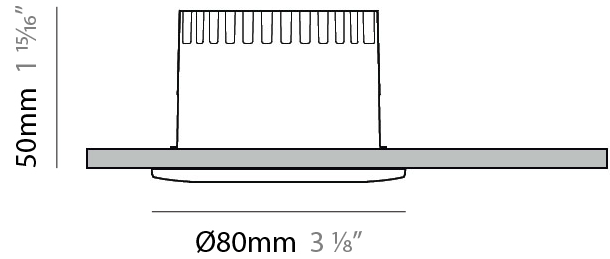

GENERAL

Series: Dixit
Subseries: Dixit RA8
Brand: Ivela
Division: Exterior
Mounting Type: Recessed
Mounting Location: Ceiling
Subcategory: Downlight

PHYSICAL

Shape: Round
Diameter (mm): 80
Diameter (in): 3 1/8
Height (mm): 50
Height (in): 1 15/16
Min. Recessing Depth (mm): 90
Min. Recessing Depth (in): 3 9/16
Light Distribution: Direct
Weight (kg): 0.4
Weight (lbs): 8.81
Diffuser: Clear Polycarbonate
Fixture Finish: MWH
Fixture Material: Aluminum Die Cast
Cut-out Measurements: 70mm / 2 3/4"

OPTICAL

Optic°: 26
Beam Angle: Symmetric
Adjustability: Fixed
Upon Request: Optics 45° (mirror metallized) / 65° (white)

RATINGS AND CERTIFICATIONS

Certified By: CSA Certified to UL and CSA Standards
IP rating: IP65
IK Rating: IK08

GENERAL

Series: Dixit
 Subseries: Dixit RA8
 Brand: Ivela
 Division: Exterior
 Mounting Type: Recessed
 Mounting Location: Ceiling
 Subcategory: Downlight

PHYSICAL

Shape: Round
 Diameter (mm): 80
 Diameter (in): 3 1/8
 Height (mm): 81
 Height (in): 3 3/16
 Min. Recessing Depth (mm): 121
 Min. Recessing Depth (in): 4 3/4
 Light Distribution: Direct
 Weight (kg): 0.4
 Weight (lbs): 0.88
 Diffuser: Clear Polycarbonate
 Fixture Finish: MWH
 Fixture Material: Aluminum Die Cast
 Cut-out Measurements: 70mm / 2 3/4"

GENERAL

Series: Dixit
 Subseries: Dixit RA7
 Brand: Ivela
 Division: Exterior
 Mounting Type: Recessed
 Mounting Location: Ceiling
 Subcategory: Downlight

PHYSICAL

Shape: Round
 Diameter (mm): 67
 Diameter (in): 2 ⁵/₈
 Height (mm): 23
 Height (in): 7/8
 Min. Recessing Depth (mm): 30
 Min. Recessing Depth (in): 1 ³/₁₆
 Light Distribution: Direct
 Weight (kg): 0.1
 Weight (lbs): 0.22
 Diffuser: Opal Polycarbonate
 Fixture Finish: MWH
 Fixture Material: Aluminum Die Cast